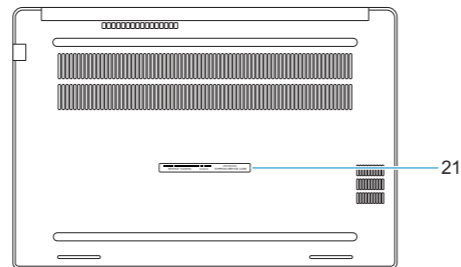

© 2017 Dell Inc. or its subsidiaries.

© 2017 Microsoft Corporation.

2017-03

Features

Značajke | Jellemzők | Компоненты | Funkcije

- | | |
|-----------------------------------|---|
| 1. Camera | 12. NFC sensor (optional) |
| 2. Camera status light | 13. Status light |
| 3. Microphones | 14. Speakers |
| 4. Power button | 15. Touchpad |
| 5. Security cable slot | 16. Smartcard reader (optional) |
| 6. Network port | 17. USB 3.0 port |
| 7. USB 3.0 port with PowerShare | 18. HDMI port |
| 8. microSD port | 19. DisplayPort over USB Type-C (optional Thunderbolt™ 3) |
| 9. USIM port | 20. Power connector port |
| 10. Headset port | 21. Service tag label |
| 11. Fingerprint reader (optional) | |