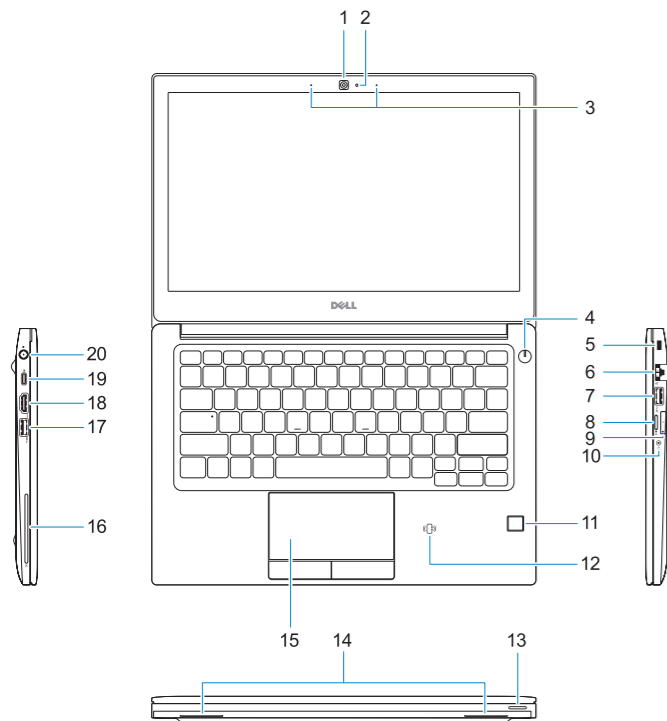

© 2017 Dell Inc. or its subsidiaries.

© 2017 Microsoft Corporation.

2017-03

Features

Značajke | Jellemzők | Компоненты | Funkcije

- | | |
|-----------------------------------|---|
| 1. Camera | 12. NFC sensor (optional) |
| 2. Camera status light | 13. Status light |
| 3. Microphones | 14. Speakers |
| 4. Power button | 15. Touchpad |
| 5. Security cable slot | 16. Smartcard reader (optional) |
| 6. Network port | 17. USB 3.0 port |
| 7. USB 3.0 port with PowerShare | 18. HDMI port |
| 8. microSD port | 19. DisplayPort over USB Type-C (optional Thunderbolt™ 3) |
| 9. USIM port | 20. Power connector port |
| 10. Headset port | 21. Service tag label |
| 11. Fingerprint reader (optional) | |